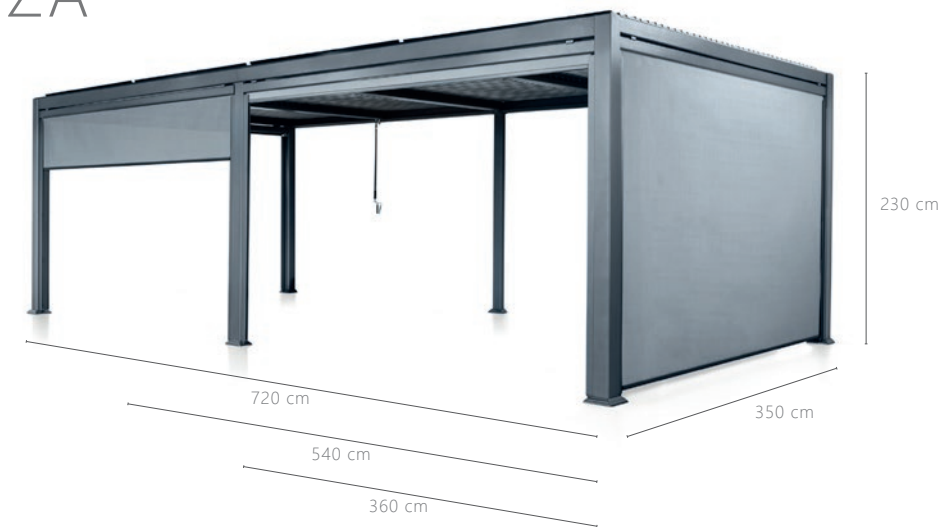

MARANZA

MARANZA

terrace roofing