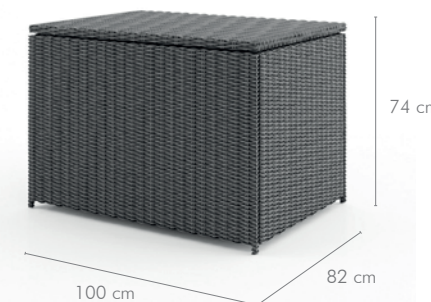

SCALEO

plant pot 60 cm
PAW9110

plant pot 80 cm
PAW9111

plant pot 100 cm
PAW9112

SCATOLA

box 100 cm
GAW9031

box 160 cm
GAW9030

COLOURS OF THE COLLECTION