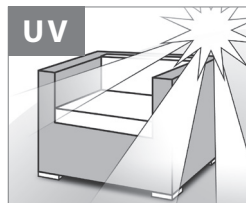

RESISTANCE TO WEATHER

CONDITIONS, CLEANING

DLACZEGO OLTRE?

Wysokiej jakości meble ogrodowe marki Oltre Outdoor Indoor Design® są dostępne już od ponad 10 lat w 23 oddziałach w Europie. Marka Oltre® jest pionierem na rynku ekskluzywnych mebli ogrodowych z technorattanem w Polsce. Innowacyjne projekty, najwyższe standardy jakości i współpraca z najlepszymi projektantami umożliwiły wyposażenie kilkudziesięciu prestiżowych obiektów HoReCa w Polsce.

Meble ogrodowe Oltre® dedykowane są dla Klientów poszukujących najlepszych, bezkompromisowych mebli i dodatków ogrodowych z technorattanem.