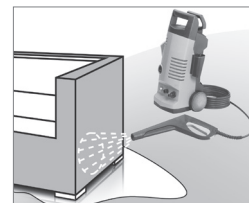

RESISTANCE TO WEATHER

CONDITIONS, CLEANING

DLACZEGO OLTRE?

Wysokiej jakości meble ogrodowe marki Oltre Outdoor Indoor Design® są dostępne już od ponad 10 lat w 23 oddziałach w Europie. Marka Oltre® jest pionierem na rynku ekskluzywnych mebli ogrodowych z technorattanem w Polsce. Innowacyjne projekty, najwyższe standardy jakości i współpraca z najlepszymi projektantami umożliwiły wyposażenie kilkudziesięciu prestiżowych obiektów HoReCa w Polsce.

Meble ogrodowe Oltre® dedykowane są dla Klientów poszukujących najlepszych, bezkompromisowych mebli i dodatków ogrodowych z technorattanem.