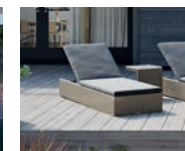

ALICE

GRAZIA

ROMEO

40 - 41 ACCESSORIES

SCALEO

SCATOLA

42 - 43 COLOURS / TECHNICAL DESCRIPTION / CARE

MILANO I