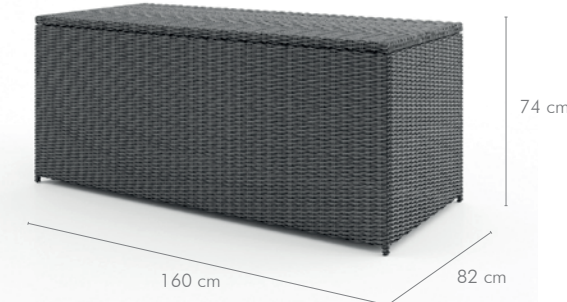

SCALEO

plant pot 60 cm
PAW9110

plant pot 80 cm
PAW9111

plant pot 100 cm
PAW9112

SCATOLA

box 100 cm
GAW9031

box 160 cm
GAW9030

COLOURS OF THE COLLECTION