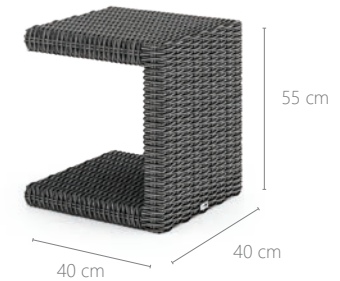

ALICE

ALICE

sunbed
LAW9220

GRAZIA

GRAZIA

sunbed
LAW9260

ROMEO

small table
TAW9100

SCALEO

plant pot 60 cm
PAW9110

plant pot 80 cm
PAW9111

plant pot 100 cm
PAW9112

SCATOLA

box 100 cm
GAW9031

box 160 cm
GAW9030

COLOURS OF THE COLLECTION