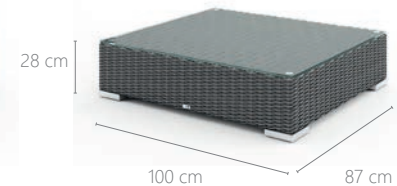

ALICE

GRAZIA

ROMEO

40 - 41 ACCESSORIES

SCALEO

SCATOLA

42 - 43 COLOURS / TECHNICAL DESCRIPTION / CARE

MILANO I

MILANO I

corner
KAW9012 (left)
KAW9013 (right)

middle element
KAW9003

puf / table
TAW9120

puf / table
TAW9120

MILANO II

corner
KAW9012 (left)
KAW9013 (right)

corner
KAW9002