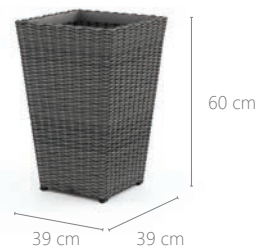

ALICE

ALICE

sunbed
LAW9220

GRAZIA

GRAZIA

sunbed
LAW9260

ROMEO

small table
TAW9100

SCALEO

plant pot 60 cm
PAW9110

plant pot 80 cm
PAW9111

plant pot 100 cm
PAW9112

SCATOLA

box 100 cm
GAW9031

box 160 cm
GAW9030

COLOURS OF THE COLLECTION