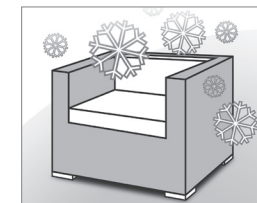

RESISTANCE TO WEATHER

CONDITIONS, CLEANING

DLACZEGO OLTRE?

Wysokiej jakości meble ogrodowe marki Oltre Outdoor Indoor Design® są dostępne już od ponad 10 lat w 23 oddziałach w Europie. Marka Oltre® jest pionierem na rynku ekskluzywnych mebli ogrodowych z technorattanem w Polsce. Innowacyjne projekty, najwyższe standardy jakości i współpraca z najlepszymi projektantami umożliwiły wyposażenie kilkudziesięciu prestiżowych obiektów HoReCa w Polsce.

Meble ogrodowe Oltre® dedykowane są dla Klientów poszukujących najlepszych, bezkompromisowych mebli i dodatków ogrodowych z technorattanem.