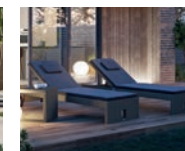

Oltre jest pionierskim producentem wysokiej klasy mebli z technorattanem – syntetycznego tworzywa o ponadprzeciętnej odporności na czynniki zewnętrzne. Celem designerów współtworzących markę Oltre jest podniesienie rangi mebli ogrodowych do prawdziwej sztuki użytkowej. Produkty składające się na kolekcję Oltre są dopracowane do perfekcji w najmniejszych szczegółach. Ekologiczne, zachwycające komplety wypoczynkowe, stoły, krzesła i leżaki zaprojektowane w klasycznym stylu wnoszą do każdego ogrodu elegancję i odrobinę luksusu, na jaki zasługuje każdy z nas. Niezwykle stylowe meble zostały docenione nie tylko przez najbardziej wymagających miłośników relaksu w zaciszu własnego ogrodu, ale również przedsiębiorców z branży HoReCa. Poznaj bliżej wyjątkowe produkty Oltre i dołącz do ponad 40 000 zadowolonych klientów.

Witamy w kolekcji OLTRE Outdoor Indoor Design - w świecie pełnym pomysłów!
Zespół OLTRE

6 - 21 SETS

22 - 29 TABLES

30 - 31 CHAIRS
ARMCHAIRS

32 - 39 SWING
SUNBEDS

JULIA

40 - 41 ACCESSORIES

42 - 43 COLOURS / TECHNICAL DESCRIPTION / CARE