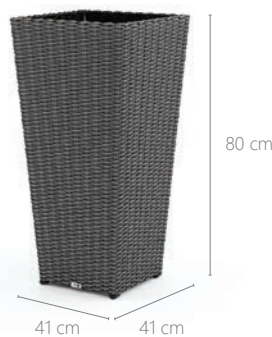

ALICE

ALICE

sunbed
LAW9220

GRAZIA

GRAZIA

sunbed
LAW9260

ROMEO

small table
TAW9100

SCALEO

plant pot 60 cm
PAW9110

plant pot 80 cm
PAW9111

plant pot 100 cm
PAW9112

SCATOLA

box 100 cm
GAW9031

box 160 cm
GAW9030

COLOURS OF THE COLLECTION