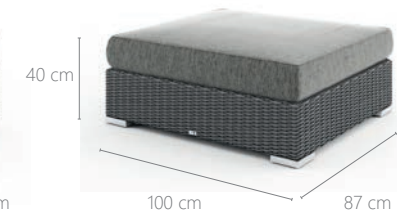

puf / table
TAW9120